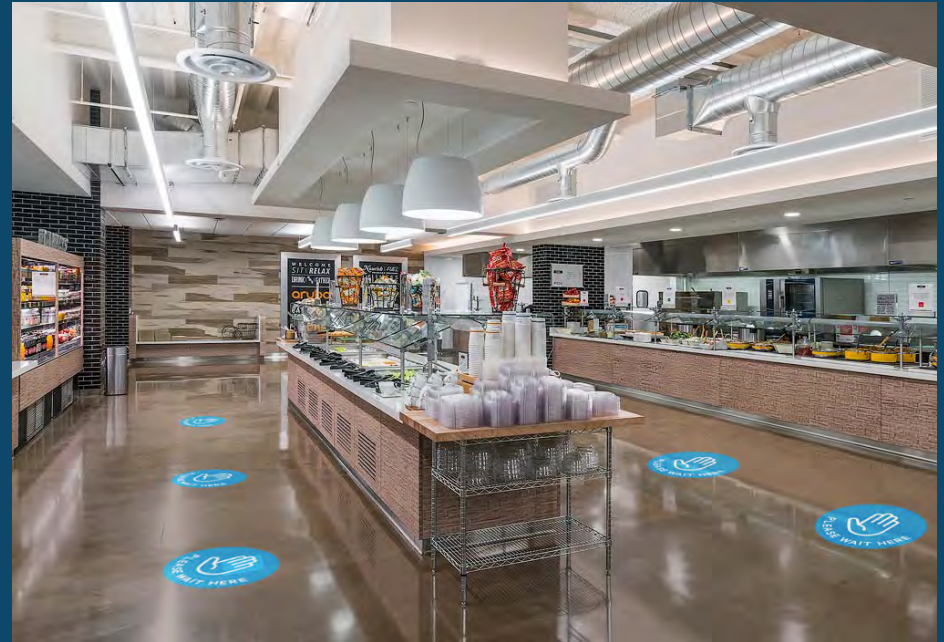

1/4" Clear Acrylic

Custom opening cut-out

CUSTOM TABLE TOP SHIELDS

Face-to-face collaboration is important. Whether in a brainstorming meeting, a financial review, or employment interview, in-person meetings can be safe and successful. Acrylic shields can be configured for one-on-one or large board meetings.

Example of one-on-one configuration

BREAK ROOM & CAFE GRAPHICS

Social reminders can be helpful and creative. We can work with your corporate branding or create something unique and fun.

ELEVATOR, LOBBY AND BUSINESS CENTER FLOOR GRAPHICS