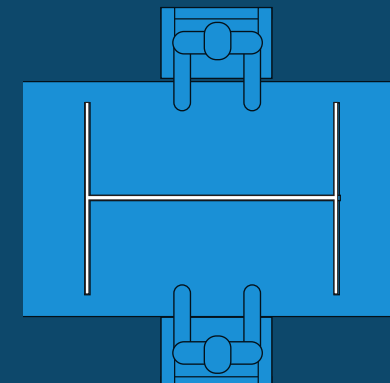

- Custom Reception Shields
- Tabletop Shields
- Social Distancing Floor Graphics
 - Lobby
 - Elevators
 - Break rooms
 - Business centers
- Window and wall graphics

CUSTOM RECEPTION SHIELDS

Custom acrylic or glass shields protect visitors and employees. We have developed several elegant mounting solutions and can customize them to integrate seamlessly onto your existing cabinetry.

1/4" Clear Acrylic

Custom opening cut-out

CUSTOM TABLE TOP SHIELDS

Face-to-face collaboration is important. Whether in a brainstorming meeting, a financial review, or employment interview, in-person meetings can be safe and successful. Acrylic shields can be configured for one-on-one or large board meetings.