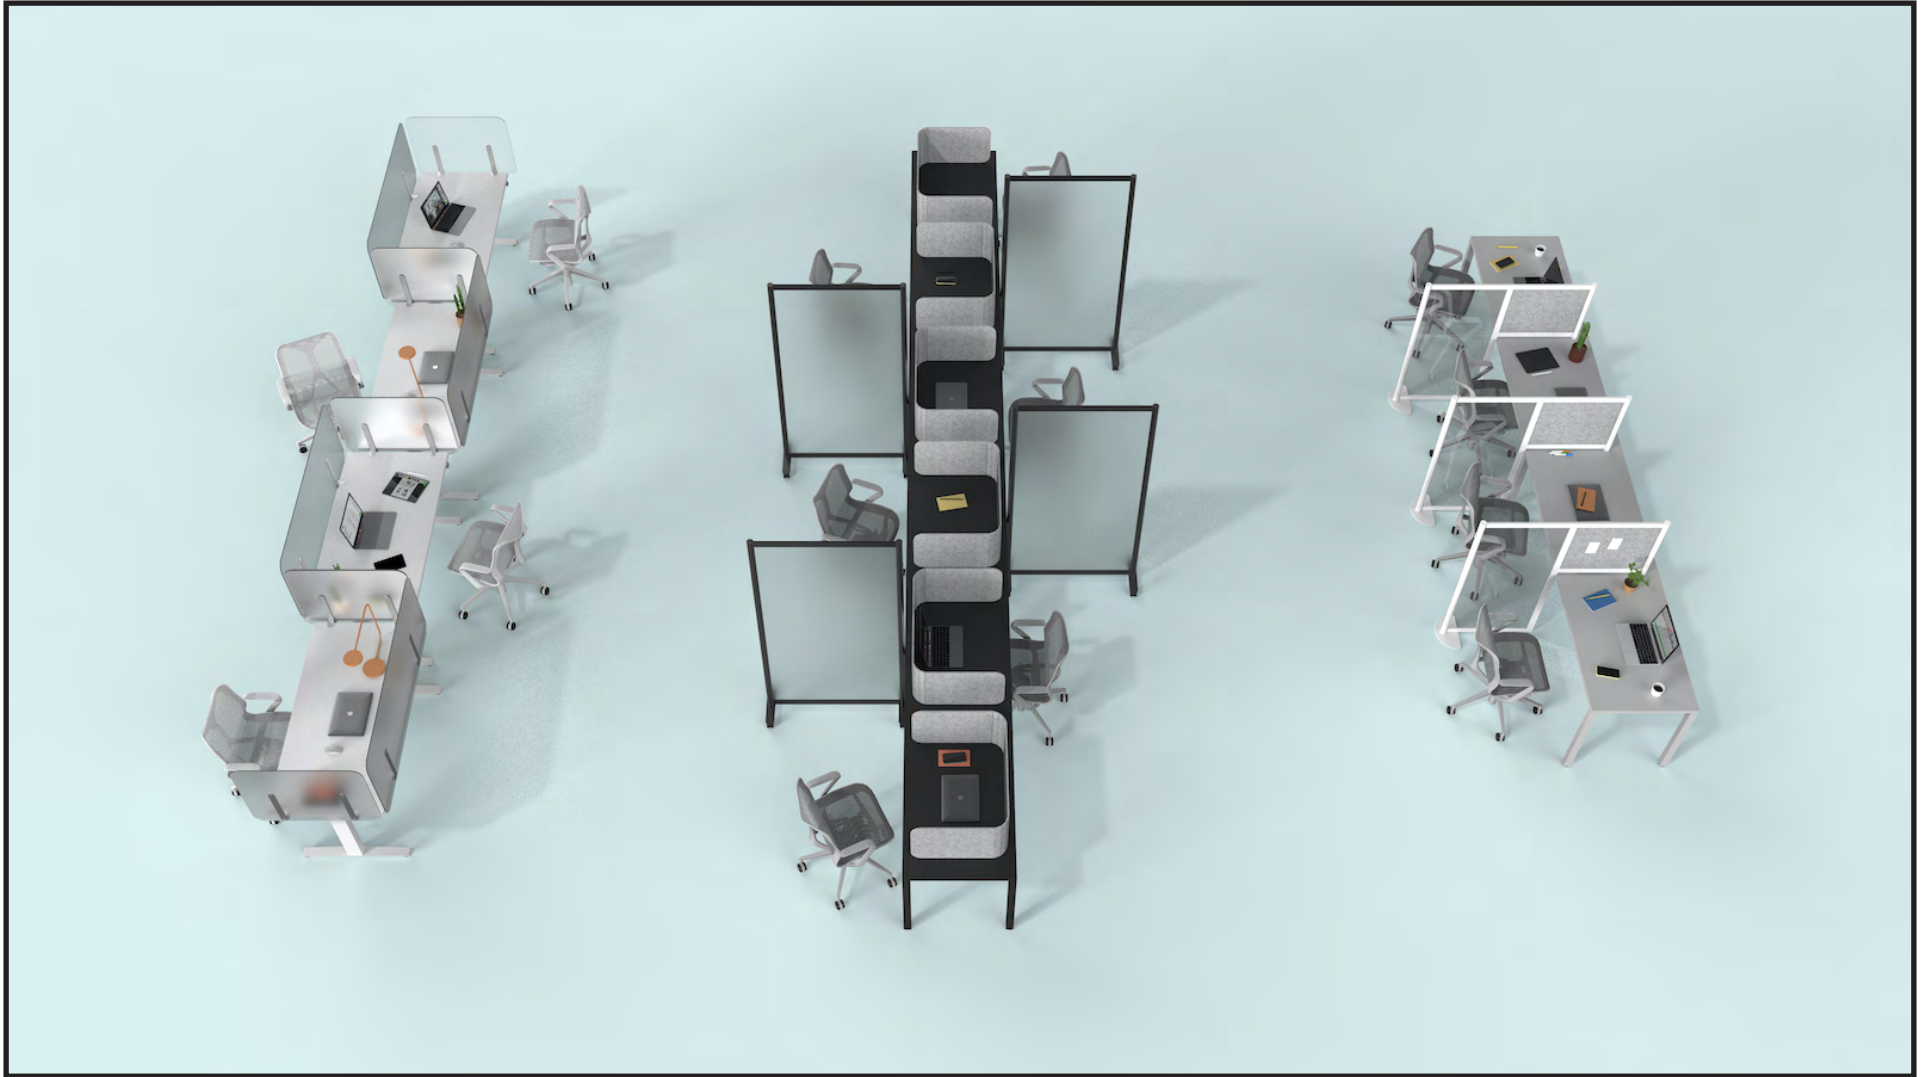

Material options

- Frosted and clear acrylic

Available sizes

- Height: 24"
- Widths: 48", 60", 72"
- Depths: 24", 30"

COUNTER SHIELD

THE SPECS

Material options

- Aluminum frame
- Clear acrylic

Available sizes

- Heights: 24", 28"
- Widths: 24", 28", 49.5", 59"

DESK SHIELD

SPLIT

COUNTER SHIELD - LITE

COUNTER SHIELD - CLASSIC

COUNTER SHIELD - WRAP

COUNTER SHIELD - BASIC