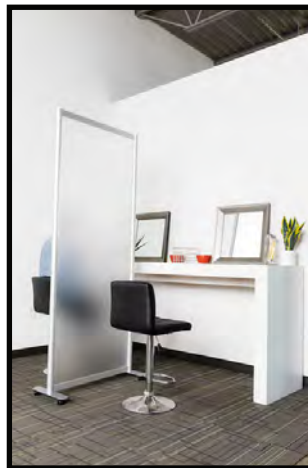

Available sizes

- Heights: 53", 78"
- Widths: 40", 52", 76", 100"