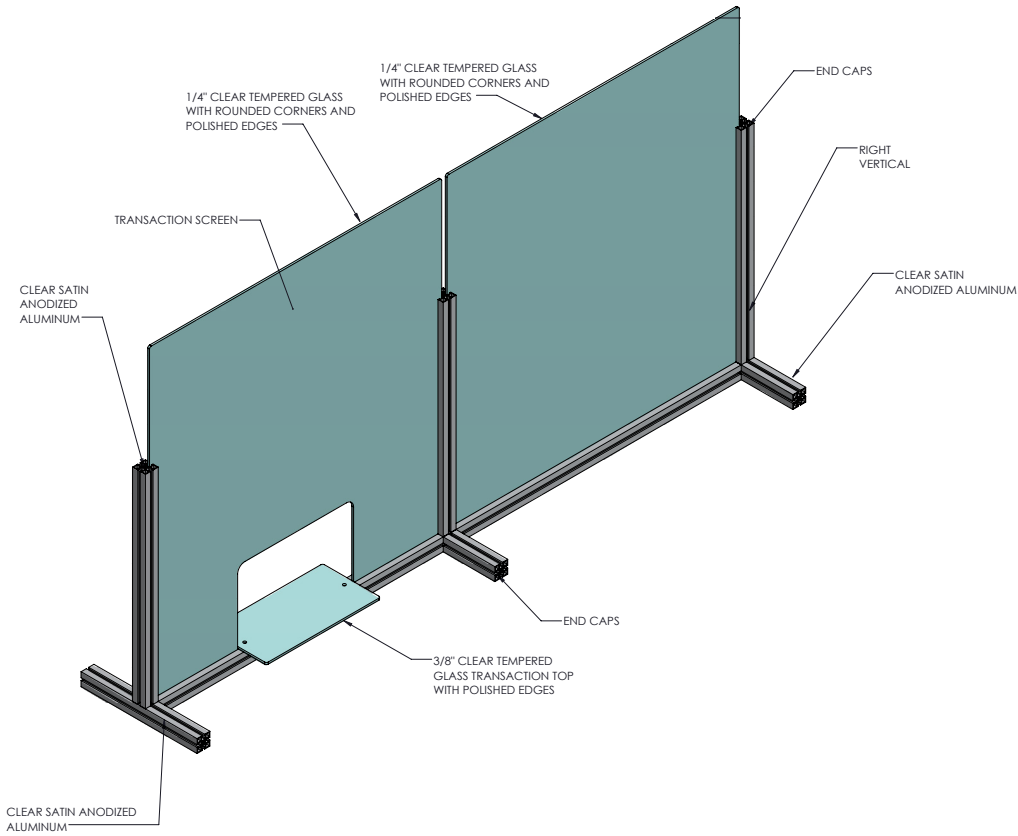

Specifications

glassSCREEN > VIRUS PROTECTION

Easy to mobilize and provides an effective screen for commercial transactions and reduces transmission of COVID-19 Corona virus. This self-standing unit includes a transaction opening below the screen. The glassSCREEN>Virus Protection is made with 1/4" tempered glass with polished edges that is non-porous and easy to clean.

*This design and drawing are the property of CARVART. Any portion of this design and drawing may not be reproduced or copied.

SKU#	WIDTH	HEIGHT	DEPTH	# OF WINDOWS
TPS-33X2-A	66	44	16	1
TPS-33X2-B	66	44	16	2
TPS-36X2-A	72	44	16	1
TPS-36X2-B	72	44	16	2
TPS-42X2-A	84	44	16	1
TPS-42X2-B	84	44	16	2
TPS-48X2-A	96	44	16	1
TPS-48X2-B	96	44	16	2
TPS-56X2-A	112	44	16	1
TPS-56X2-B	112	44	16	2

*Custom sizes available